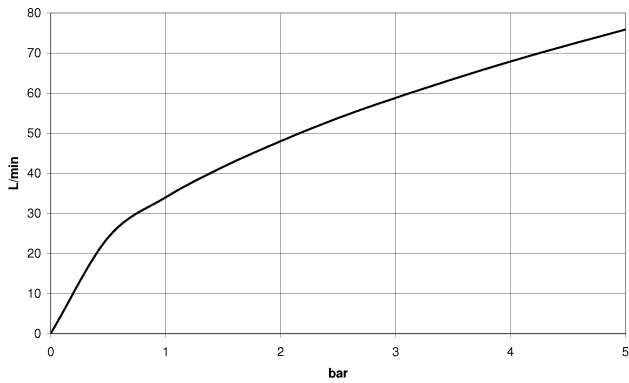

Wall elbow - Matte Black

TARA

28 450 625

- 3/8" shower outlet
- rosette Ø 55 mm
- 1/2" connection

Intrinsic protection against back flow.

Fits: TARA, META

	Matte Black	28 450 625-33
	Chrome	28 450 625-00
	Brushed Platinum	28 450 625-06
	Platinum	28 450 625-08
	Dark Chrome	28 450 625-19
	Light Gold	28 450 625-26
	Brushed Light Gold	28 450 625-27
	Brushed Durabrass (23kt Gold)	28 450 625-28
	Brushed Bronze	28 450 625-42
	Brushed Champagne (22kt Gold)	28 450 625-46
	Champagne (22kt Gold)	28 450 625-47
	Brushed Chrome	28 450 625-93
	Brushed Dark Platinum	28 450 625-99

Recommended miscellaneous

- Concealed wall elbow -** 35 085 970 90
- max. recess depth 163 mm
 - min. recess depth 90 mm

28 450 625

mm [inches]

Flow rate chart

Certificates

IAPMO_4976 (5). WRAS_1811023. Belgaqua_21-381-27_7. ACS_20 ACC LY 739.