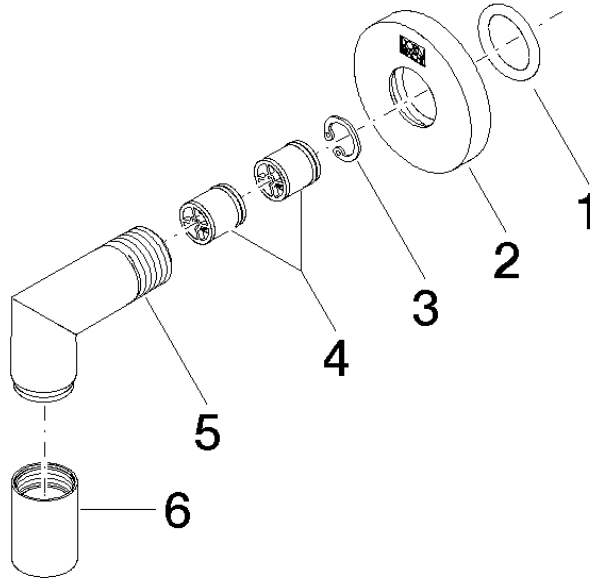

Wall elbow - Matte Black

TARA

28 450 625

- 3/8" shower outlet
- rosette Ø 55 mm
- 1/2" connection

Intrinsic protection against back flow.

Fits: TARA, META

	Matte Black	28 450 625-33
	Chrome	28 450 625-00
	Brushed Platinum	28 450 625-06
	Platinum	28 450 625-08
	Dark Chrome	28 450 625-19
	Light Gold	28 450 625-26
	Brushed Light Gold	28 450 625-27
	Brushed Durabrass (23kt Gold)	28 450 625-28
	Brushed Bronze	28 450 625-42
	Brushed Champagne (22kt Gold)	28 450 625-46
	Champagne (22kt Gold)	28 450 625-47
	Brushed Chrome	28 450 625-93
	Brushed Dark Platinum	28 450 625-99

Recommended miscellaneous

- Concealed wall elbow -** 35 085 970 90
- max. recess depth 163 mm
 - min. recess depth 90 mm

28 450 625

mm [inches]

Flow rate chart

Certificates

IAPMO_4976 (5). WRAS_1811023. Belgaqua_21-381-27_7. ACS_20 ACC LY 739.

28 450 625

Spare parts list

No.	Item Number	Name	Quantity used	Delivery time
1	90 14 10 026 00 90	seal	1	2
2	09 27 22 503-33	rosette	1	30
3	09 16 01 014 90	ring	1	2
4	90 23 01 141 00 90	back-flow preventer	2	2
5	09 11 03 036-33	connection	1	30
6	90 21 02 069 00-33	cover	1	30